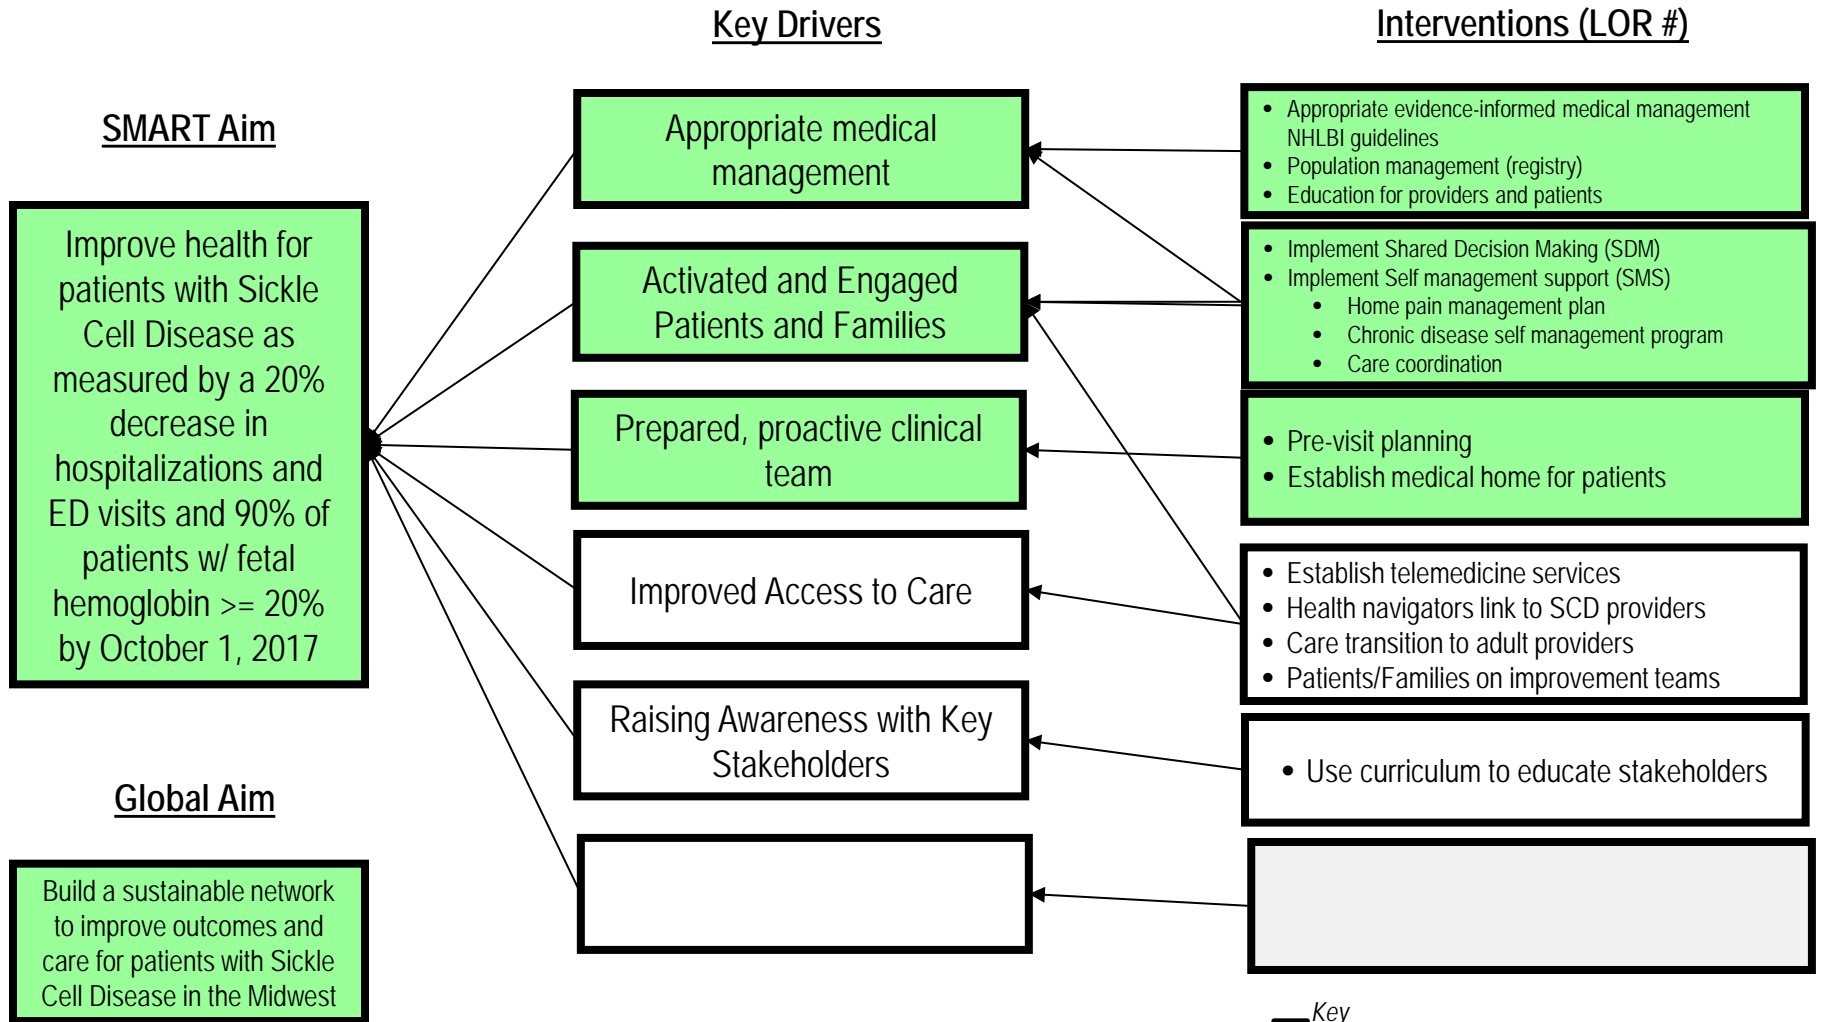

STORM Learning Network

Key Driver Diagram (KDD)

Project Leader(s): Lisa Shook, Lori Crosby, Carole Lannon

Revision Date: 03/30/2015 (v4)

Key

- Gray shaded box = completed intervention
- Green shaded box = what we're working on right now
- LOR # = Level of Reliability Number, e.g., LOR 1